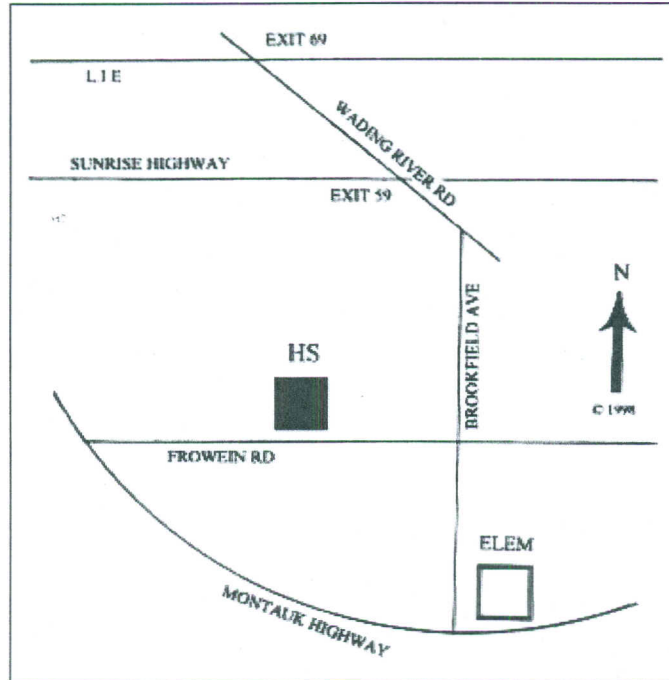

CENTER MORICHES MAP

CENTER MORICHES JR-SR HIGH SCHOOL

311 FROWEIN RD, CENTER MORICHES

DIRECTIONS: L.I.E. TO EXIT 69 OR SUNRISE HGWY TO EXIT 59. SOUTH ON WADING RIVER RD TO BROOKFIELD AVE. TURN SOUTH ON BROOKFIELD AVE TO FROWEIN RD (AKA MORICHES BY-PASS). TURN RIGHT TO SCHOOL. **OFF-SITE LOCATION: ELEM SCHOOL:** DIRECTIONS AS ABOVE EXCEPT TAKE BROOKFIELD AVE TO MONTAUK HIGHWAY. THE SCHOOL IS ON THE LEFT.

Walk the black-top path that runs along the tennis courts down the hill to the back fields.

You can not see the LAX field when in the parking lot!